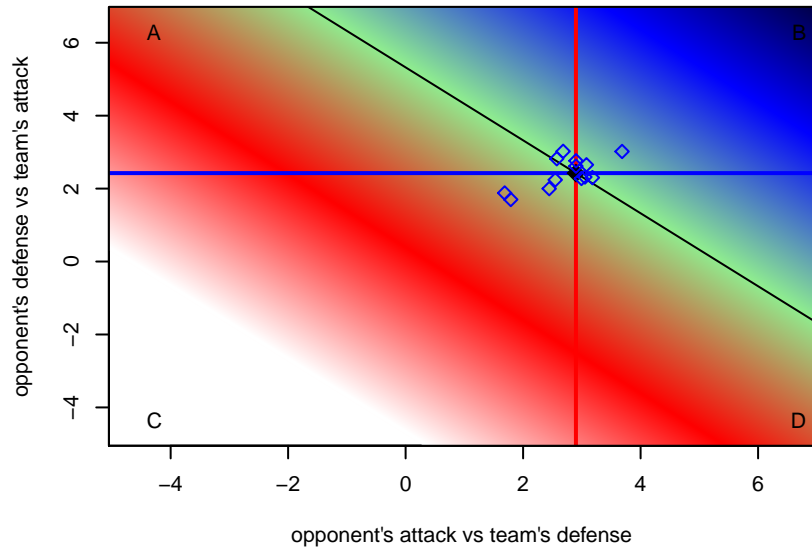

Venues played:
 2015 ECNL U14
 2015 FWRL CAN CRL U14

Pleasanton Rage ECNL G01
 Dots are actual minus expected GF (blue circles) and GA (red triangles).
 Blue line is smoothed change in attack strength. Red is smoothed change in defense strength.

**attack and defense variance (black dot)
relative to other teams
and top 10 in region**

**attack and defense rating
relative to others at age
and all opponents in last 13 months**

**attack and defense rating
relative to others at age
and all opponents in last 13 months**

Performance relative to 13 month average

Performance relative to 13 month average

Distribution of opponents
 Red = Lose zone, Blue = Win zone, Green = Even
 Black line separates win/lose zones

lot. A=Neither has attack advantage, B=Opponent has both attack and defense advantage, C=Opponent has both attack and defense disadvantage, D=Both have