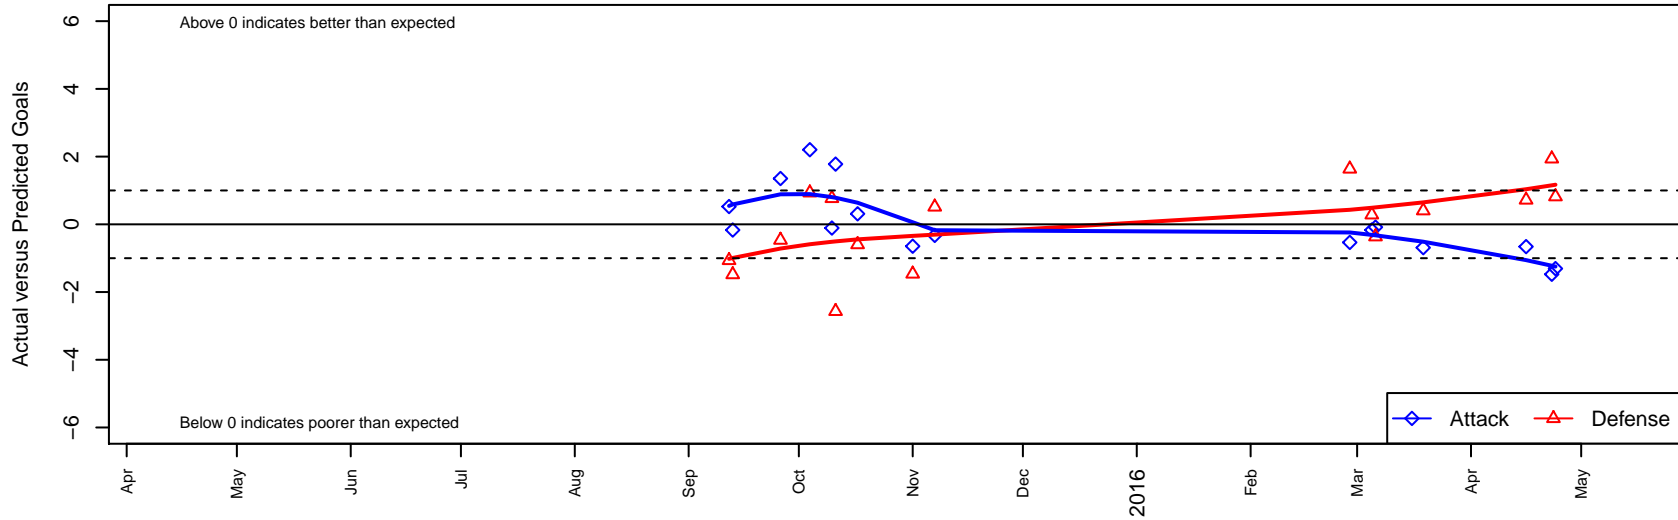

Pleasanton Rage ECNL G01

, CAN
 G01 total strength=1568
 attack=11.3 defense=18.16
 fall league = ECNL U14

alt names used:
 PLEASANTON RAGE U14 ECNL (CAN)
 PLEASANTON RAGE ORANGE (CAN)
 PLEASANTON RAGE PREMIER

Venues played:
 2015 ECNL U14
 2015 FWRL CAN CRL U14

Pleasanton Rage ECNL G01
 Dots are actual minus expected GF (blue circles) and GA (red triangles).
 Blue line is smoothed change in attack strength. Red is smoothed change in defense strength.

**attack and defense variance (black dot)
relative to other teams
and top 10 in region**

**attack and defense rating
relative to others at age
and all opponents in last 13 months**

**attack and defense rating
relative to others at age
and all opponents in last 13 months**

Performance relative to 13 month average

Performance relative to 13 month average

Distribution of opponents
 Red = Lose zone, Blue = Win zone, Green = Even
 Black line separates win/lose zones

lot. A=Neither has attack advantage, B=Opponent has both attack and defense advantage, C=Opponent has both attack and defense disadvantage, D=Both have