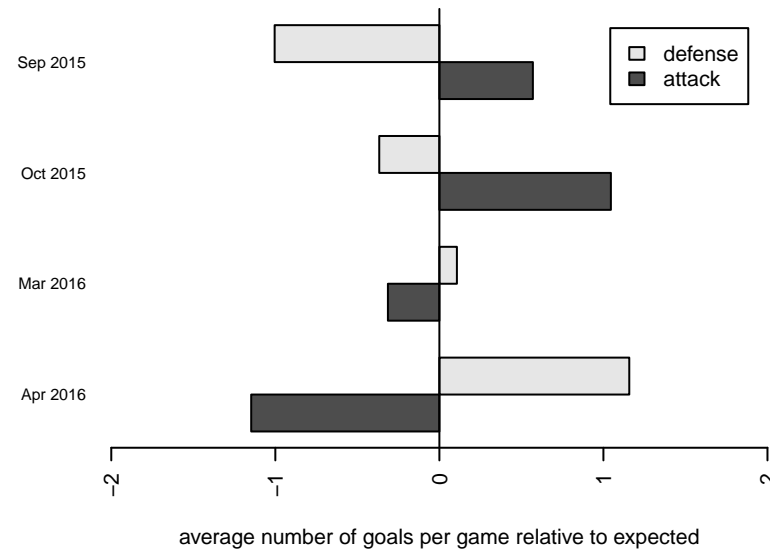

Venues played:
 2015 ECNL U14
 2015 FWRL CAN CRL U14

Pleasanton Rage ECNL G01
 Dots are actual minus expected GF (blue circles) and GA (red triangles).
 Blue line is smoothed change in attack strength. Red is smoothed change in defense strength.

**attack and defense variance (black dot)
relative to other teams
and top 10 in region**

**attack and defense rating
relative to others at age
and all opponents in last 13 months**

**attack and defense rating
relative to others at age
and all opponents in last 13 months**

Performance relative to 13 month average

Performance relative to 13 month average

Distribution of opponents
 Red = Lose zone, Blue = Win zone, Green = Even
 Black line separates win/lose zones

lot. A=Neither has attack advantage, B=Opponent has both attack and defense advantage, C=Opponent has both attack and defense disadvantage, D=Both have